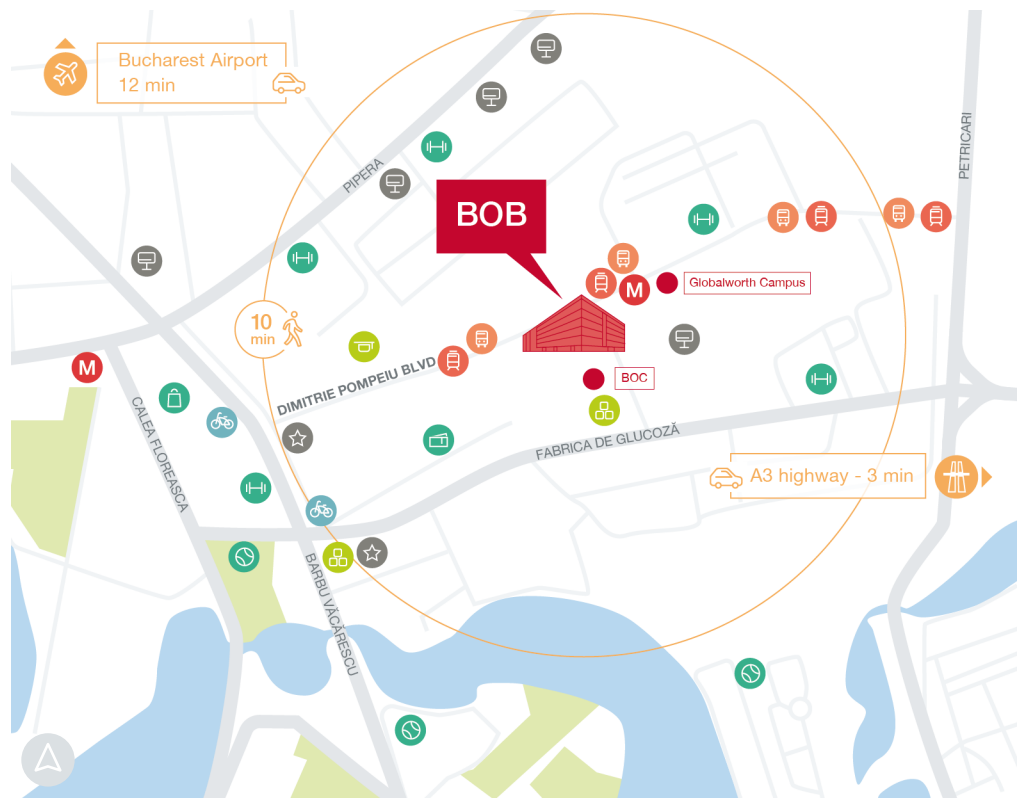

## Globalworth BOB

Globalworth BOB is an office building located in the Northern part of Bucharest on Dimitrie Pompeiu Boulevard. The location offers great visibility and access to public transport, amenities and retail spaces: 10-min walk to Promenada Mall,

10-minute on the subway to the centre of the city (Piata Victoriei). Henri Coanda airport is 20 min away. This building is part of a wider complex, which includes three office buildings, two residential towers.

-  Kindergarten
-  Sport venue
-  Bus
-  School
-  Cultural center
-  Tram
-  Shopping center
-  Hotel
-  Metro
-  Gym
-  Event hall
-  V'Velo Urban

Supermarket

Canteen

Gym

Cafeteria

Hairdresser