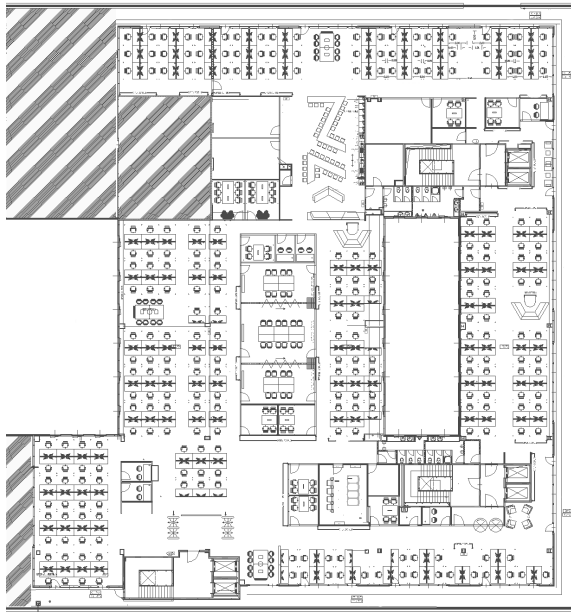

## Typical floorplan

3.500 sqm

Total GLA on the floor

BMS

2.8m clear height

24h/7 days security and safety

Smoke detectors and fire alarm system

Interior hydrants and sprinkler system